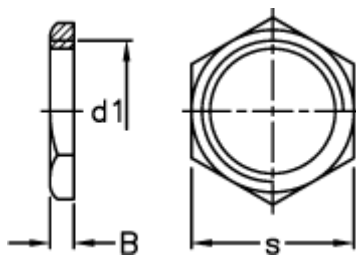

Article number: 2311015001

Description: E+G Nut for oil level indicator
GH. 3/8 brass

Measures

B = 3.0

d1 = G 3/8

s = 19